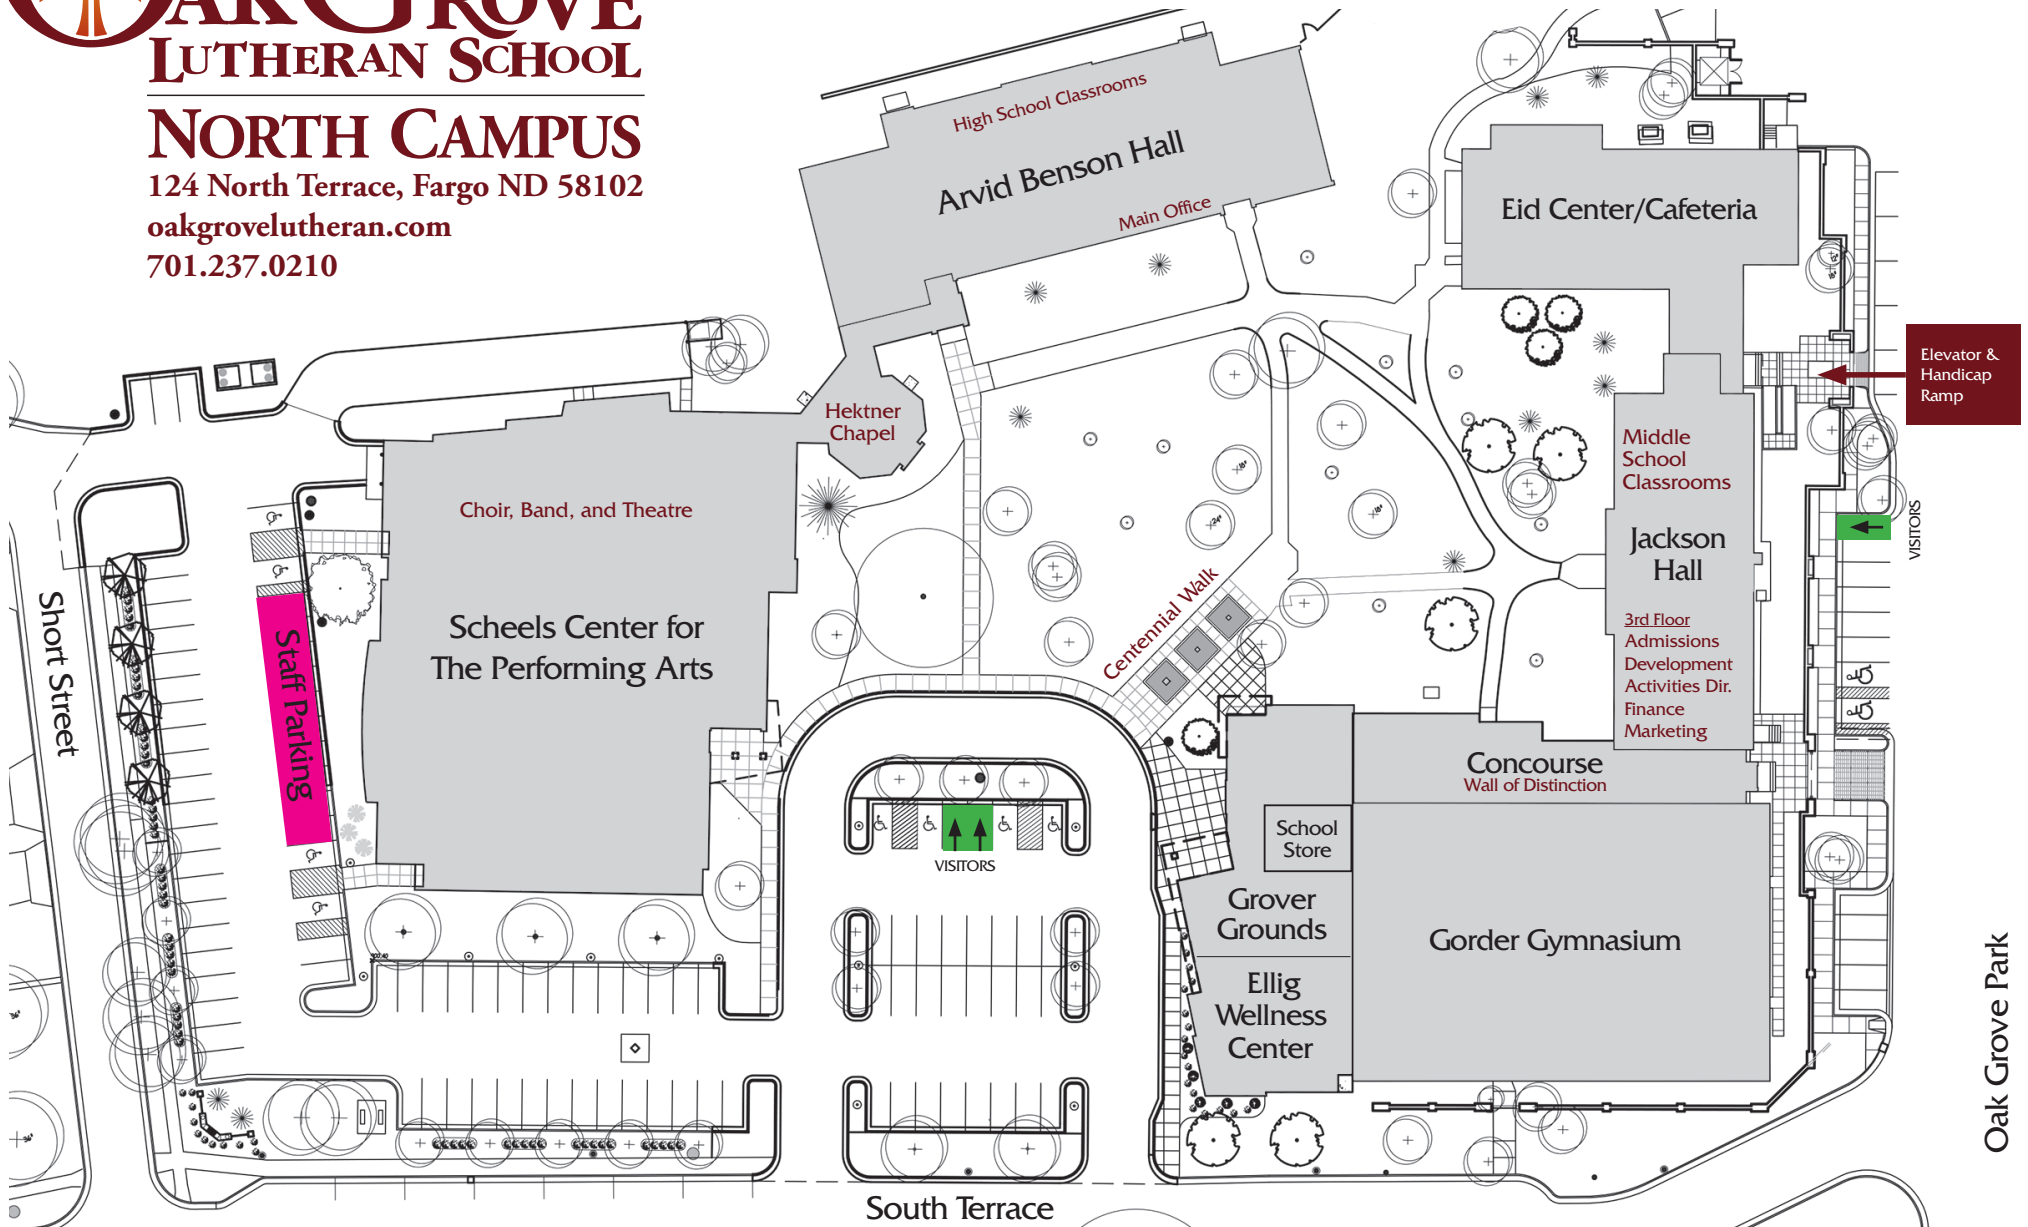

OAK GROVE LUTHERAN SCHOOL

NORTH CAMPUS

124 North Terrace, Fargo ND 58102

oakgrovelutheran.com

701.237.0210

Elevator &
Handicap
Ramp

VISITORS

Oak Grove Park